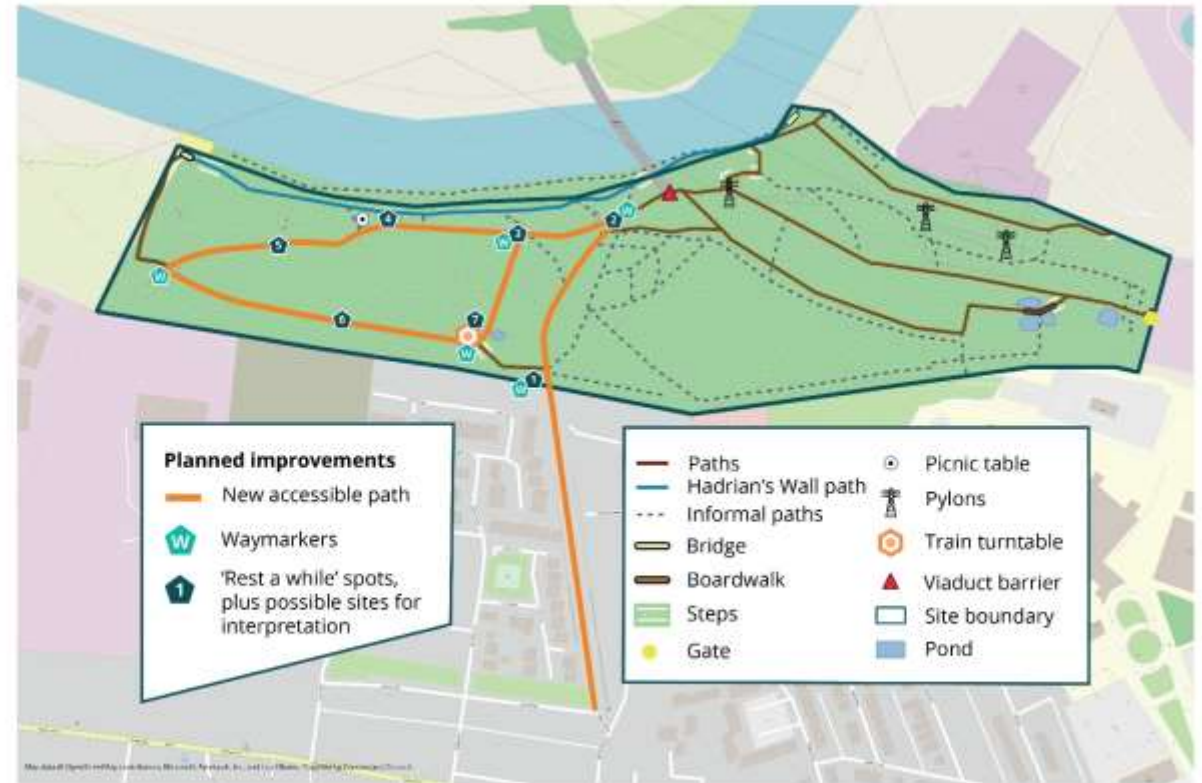

Access to Eden

Rhian Ebrey – Eden Rivers Trust

Access to Eden Project Goals

Breakdown barriers
physical, social &
cultural

Build bridges
confidence to enjoy &
protect

Overview

1) 8 Doorstep sites

2) 7 Programmes

Westmorland
& Furness
Council

Cumberland
Council

Penrith Town Council

Access the Dales

Brampton Angling
Association

Carlisle Sites – Engine Lonning

Carlisle Sites – Engine Lonning

Carlisle Sites – Engine Lonning

Carlisle Sites – Engine Lonning

Engine Lonning green space

Carlisle Sites – Petteril Vale

Penrith Site – Tree Nursery

Action Against Invasives

Balsam Bashing 2024: Eden catchment

*Potential number of Himalayan balsam plants prevented from germinating in 2025

9
Communities Involved

Access to Eden 2024 Balsam Bashing Sites

1. Engine Lonning
2. Petteril Vale
3. Wallacefield
4. Armathwaite
5. Dalston
6. Warcop
7. Daleraven Bridge
8. Heads Nook
9. Kirkoswald
10. Dufton
11. Long Marton
12. Appleby
13. Wetheral
14. Bolton
15. Lazonby