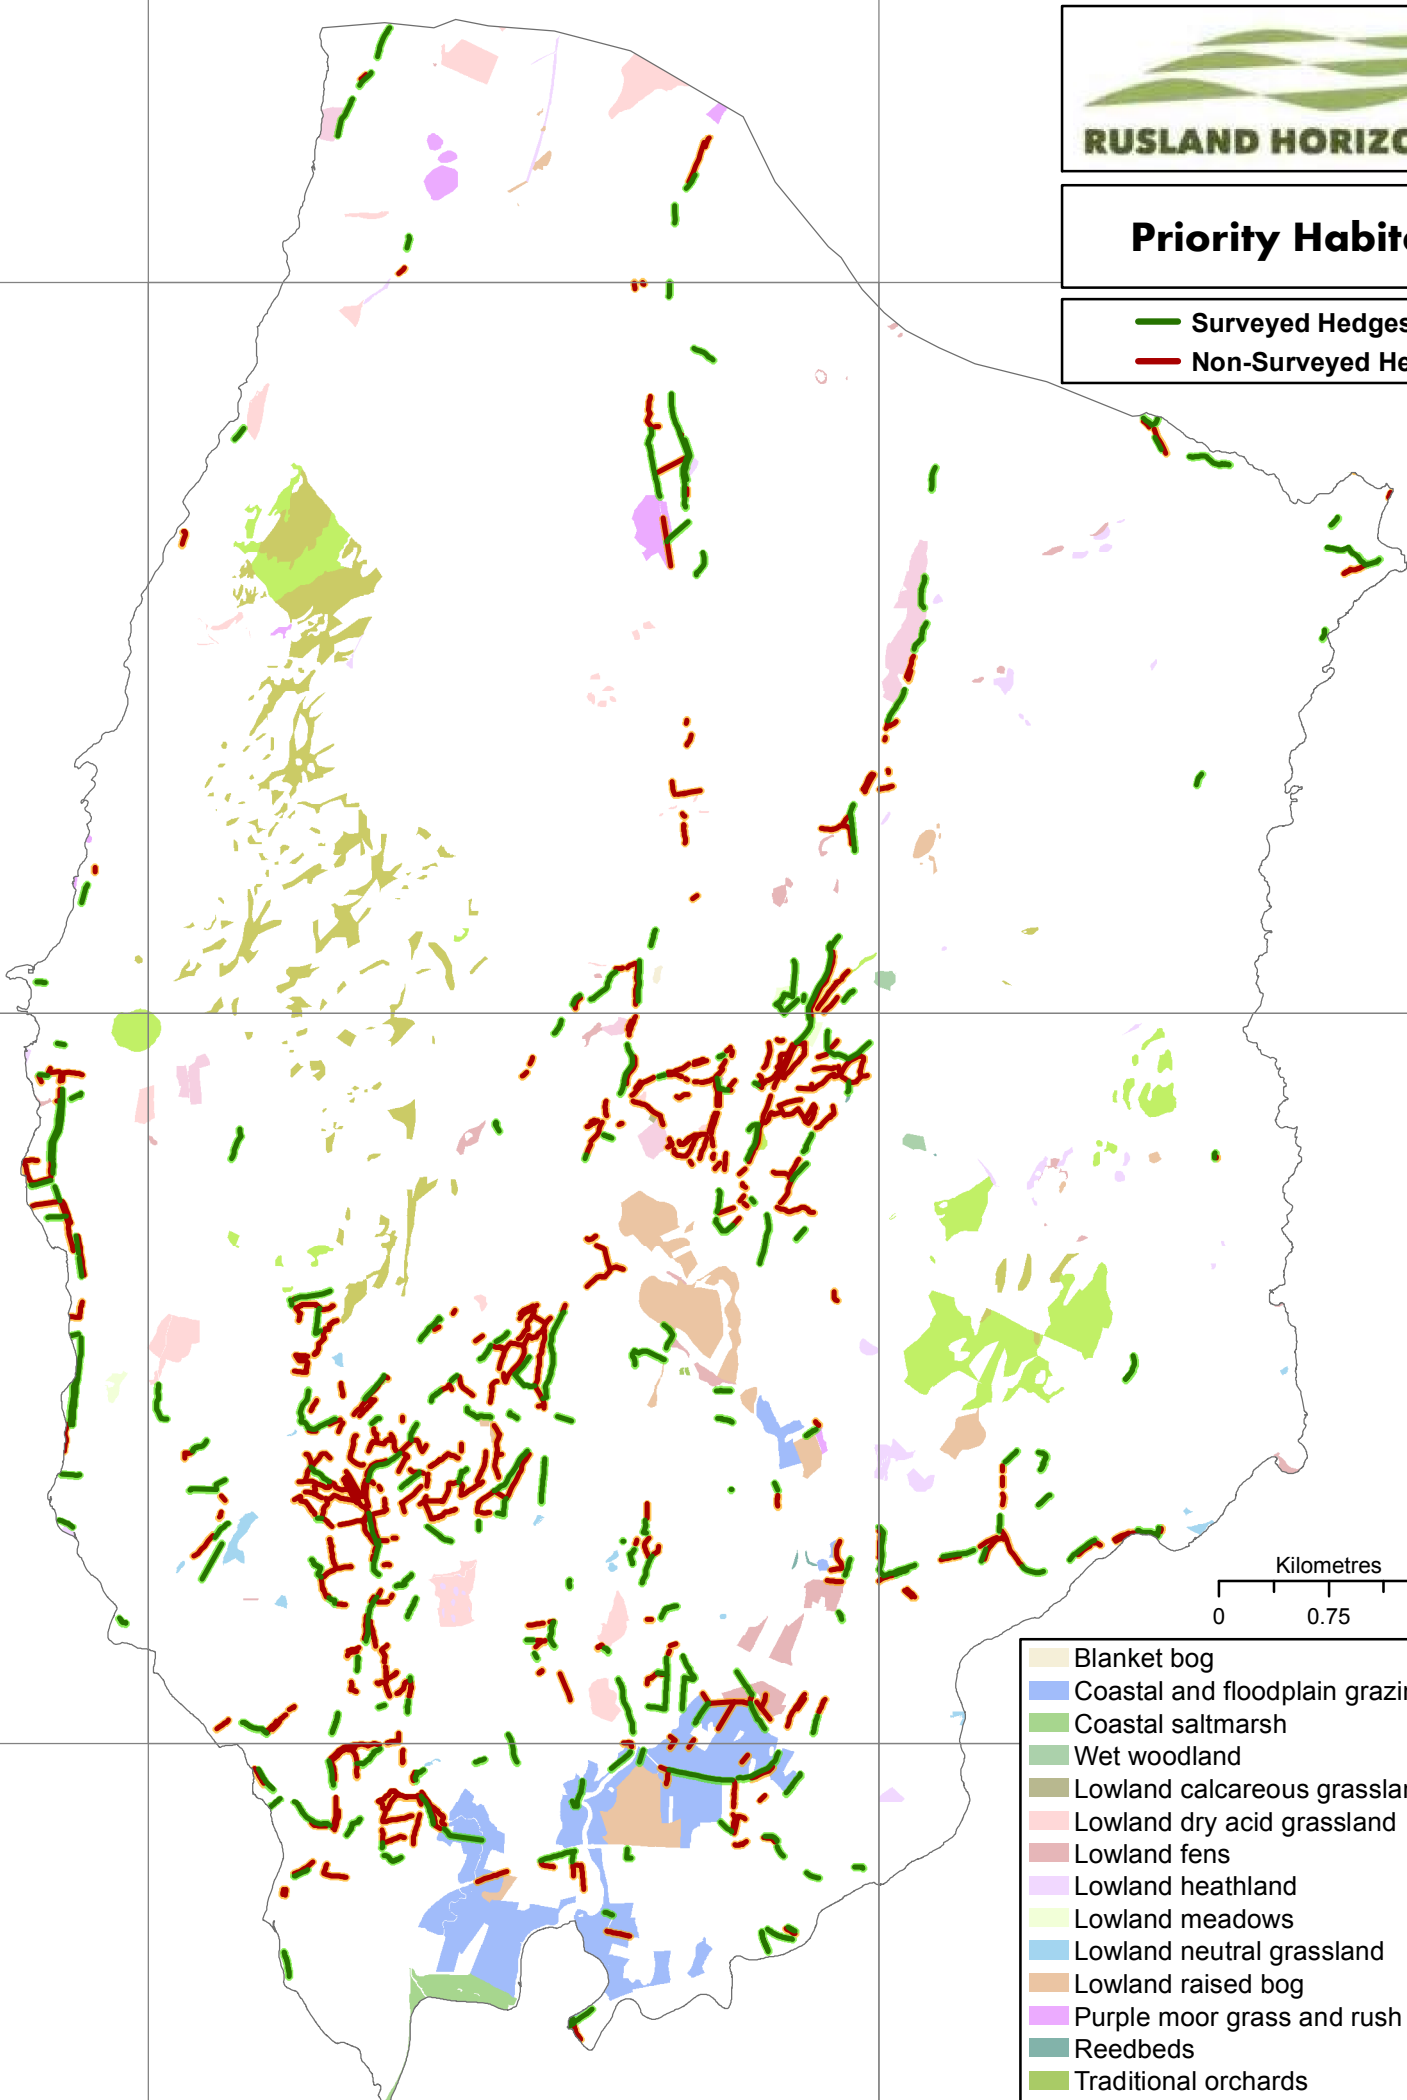

RUSLAND HORIZONS

Priority Habitats

- Surveeyed Hedges
- Non-Surveeyed Hedges

- Blanket bog
- Coastal and floodplain grazing marsh
- Coastal saltmarsh
- Wet woodland
- Lowland calcareous grassland
- Lowland dry acid grassland
- Lowland fens
- Lowland heathland
- Lowland meadows
- Lowland neutral grassland
- Lowland raised bog
- Purple moor grass and rush pastures
- Reedbeds
- Traditional orchards
- Upland flushes, fens and swamps
- Upland hay meadows
- Upland heathland