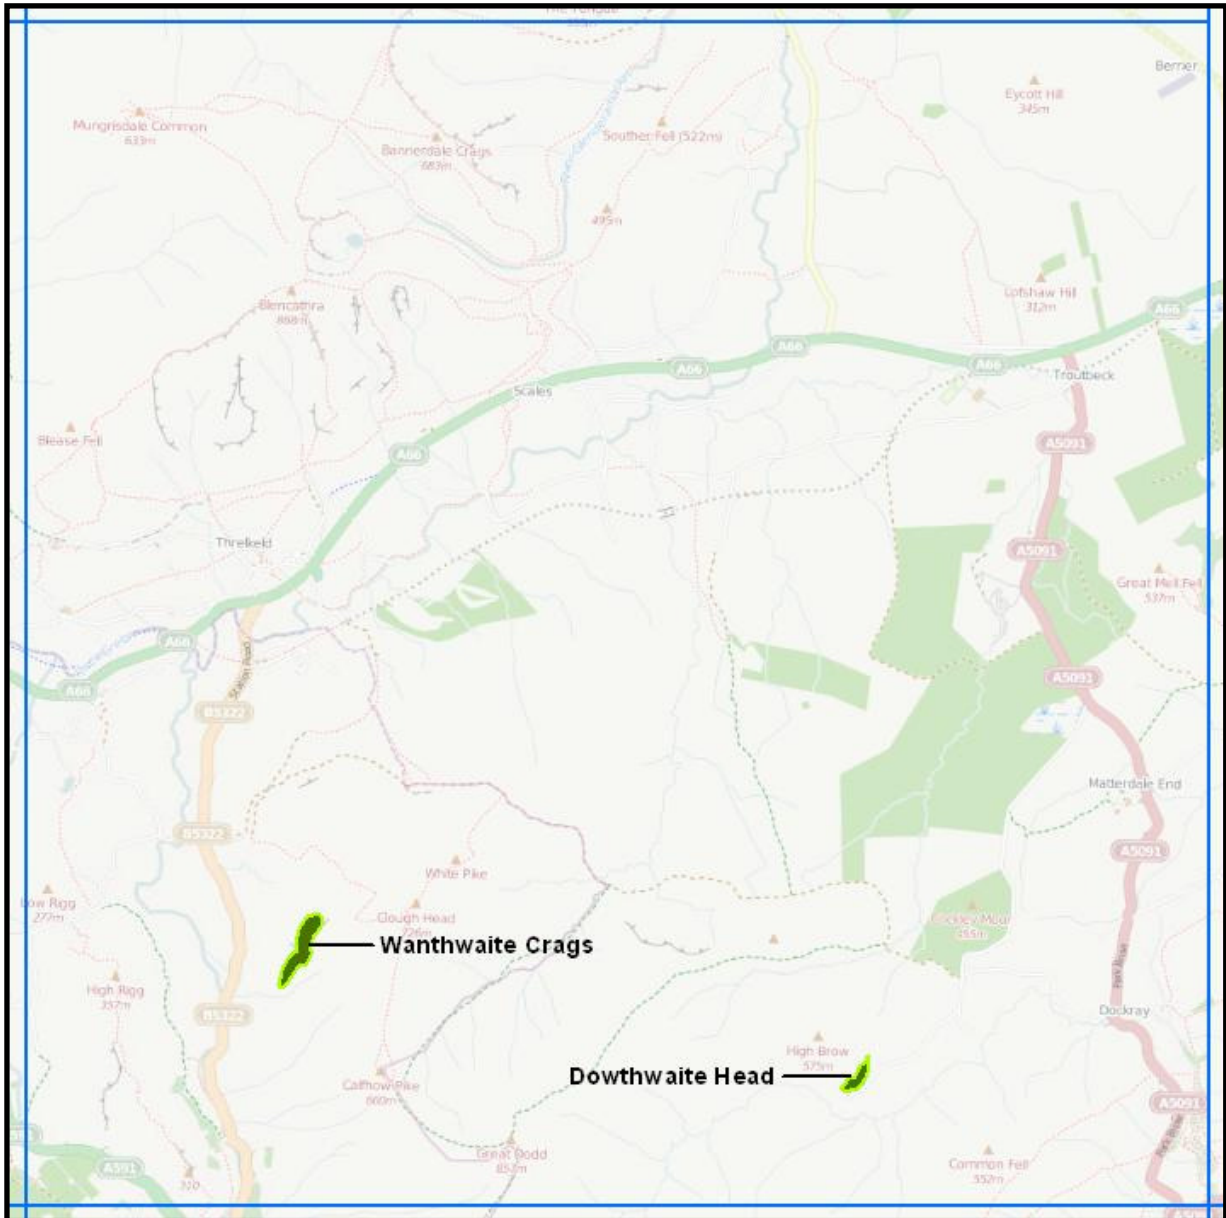

## Sites List:

- Jun-NY3222-01 Wanthwaite Crags
- Jun-NY3721-01 Dowthwaite Head

### 1. Site details

Site Name: Dowthwaite Head	Equiv. L. Ward site (s): None
Site Ref. code: Jun-NY3721-01	Survey date: 18/10/2013
Recorder name (s): A. Watt and R. Ansell-Davies	Cent. grid ref: NY3704 2106
Valley / area: Matterdale	Altitude: 430m – 520m
Aspect: 135 degrees	Ownership: